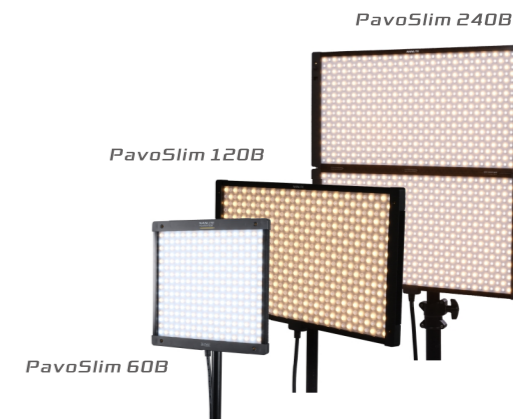

PavoSlim 60B/120B/240B Bi-color

LED Bi-color Panel Light Slim yet Rugged, Compact yet Bright

Rated Power
72W/150W/260W

CCT Range
2700K-6500K

Built-in
12 Practical
Effects

CRI: Average 95
TLCT: Average 97
TM-30 Rf: Average 95
TM-30 Rg: Average 102

Firmware
Upgradable

On-board
NANLINK APP
Remote Controller
DMX/RDM

AC/DC
Supply

PavoSlim 60B: 8156 lux@1m
PavoSlim 120B: 17620 lux@1m
PavoSlim 240B: 22990 lux@1m
(light only, 5600K)