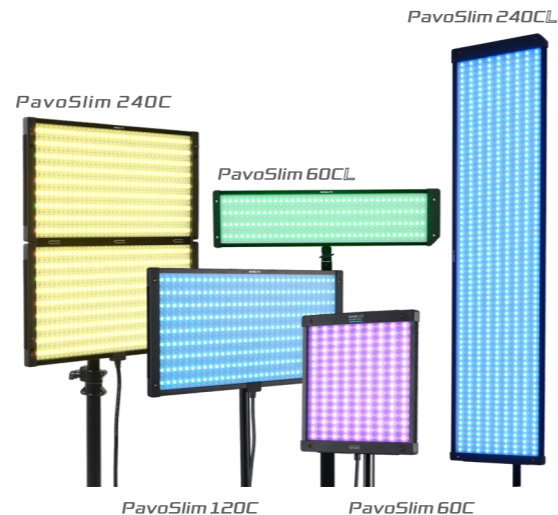

PavoSlim 60C/60CL/120C/240C/240CL Full-color

LED RGBWW Panel Light Slim yet Rugged, Compact yet Bright

Rated Power
72W/150W/260W

CCT Range
2700K-7500K

Built-in 15
Practical
Effects

CRI: Average 96
TLCI: Average 97
TM-30 Rf: Average 94
TM-30 Rg: Average 100

Firmware
Upgradable

Quick Release
Device

AC/DC
Supply

PavoSlim 60C: 7074 lux@1m
PavoSlim 60CL: 7094 lux@1m
PavoSlim 120C: 12830 lux@1m
PavoSlim 240C: 24970 lux@1m
PavoSlim 240CL: 21030 lux@1m
(light only, 5600K)

On-board
NANLINK APP
Remote Controller
DMX/RDM
LumenRadio CRMX

±150

HSI/RGBW/Gel