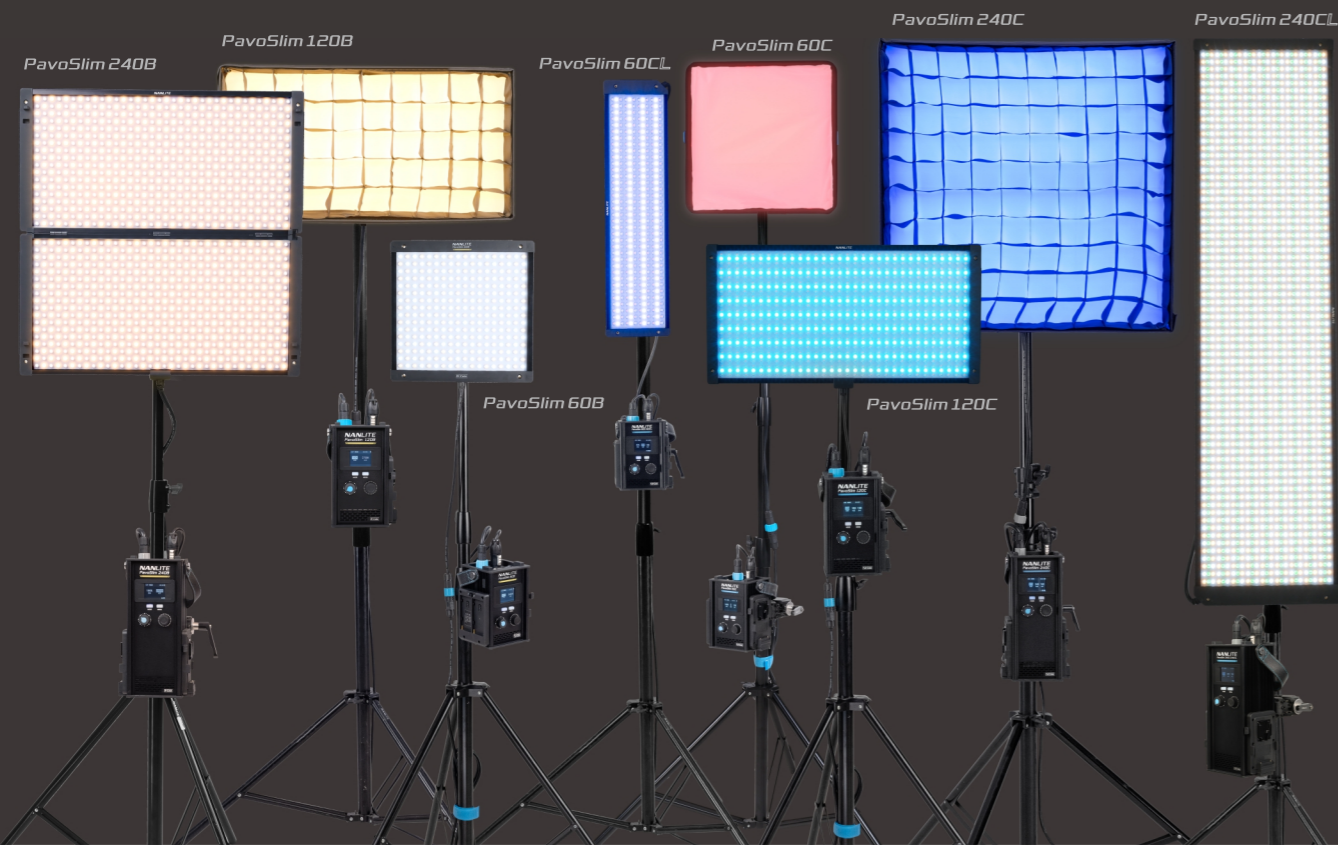

LED Panel Light

Guangdong Nanguang Photo&Video Systems Co., Ltd.

The PavoSlim series includes bi-color and full-color lights, featuring a slim, rugged, lightweight design, high illuminance, and easy setup. The lineup includes 8 models, available in sizes 1×1, 2×0.5, 2×1, 2×2, and 4×1.

PavoSlim 60B/120B/240B Bi-color

LED Bi-color Panel Light Slim yet Rugged, Compact yet Bright

Rated Power
72W/150W/260W

CCT Range
2700K-6500K

Built-in
12 Practical
Effects

CRI: Average 95
TLCT: Average 97
TM-30 Rf: Average 95
TM-30 Rg: Average 102