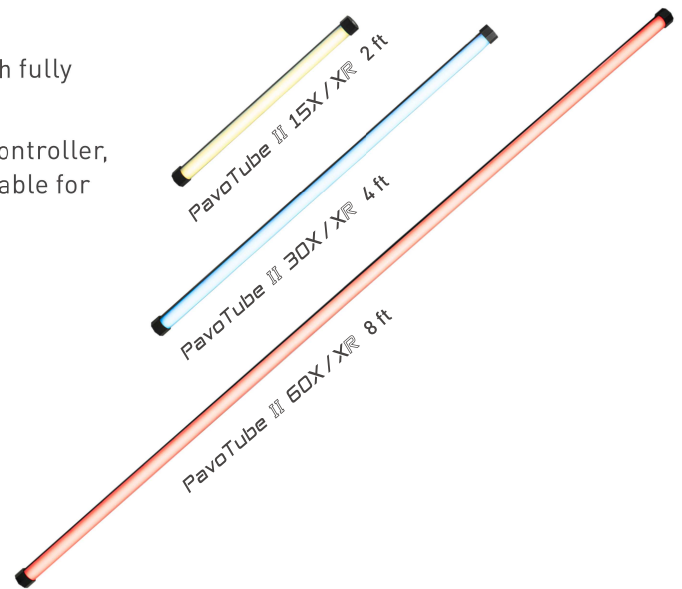

PavoTube II X/XR

RGBWW LED Pixel Tube Light

- 1. Better Light Quality, Beyond Imagination** Wider CCT range from 2700K-12000K with G/M adjustment.
- 2. Pixel Effect, More Creative Possibility** 10 pixel effects with fully customization for enhanced creativity.
- 3. Intelligent Control, More Versatility** On-board, Remote Controller, NANLINK APP, DMX/RDM, LumenRadio CRMX (*Only available for PavoTube II 15XR/30XR/60XR).
- 4. Intuitive Operation, Infinite Means** Octagonal design, 3 × 1/4-20 mounts, built-in battery. Wherever you go, the lighting goes on.
- 5. Glow Underwater, Challenge the Impossibility** With waterproof housing IP68, 2/4/8 ft available, offer different length options for different kinds of shooting.

NANLITE Global

Accessories (Optional)

PavoTube II X/XR Technical Data

Model	PavoTube II 15X/XR	PavoTube II 30X/XR	PavoTube II 60X/XR
Rated Power	35W	70W	106W
Input Voltage/Current	DC 15V/2A Max AC 100-240V 50/60Hz	DC 15V/4A Max AC 100-240V 50/60Hz	DC 15V/6.5A Max AC 100-240V 50/60Hz
Battery Capacity	14.8V/2200mAh	18.5V/4400mAh	18.5V/8800mAh
Battery Run Time	100% brightness≈1h26mins; 1% brightness≈23h	100% brightness≈2h13mins; 1% brightness≈29h	100% brightness≈1h57mins; 1% brightness≈36h
CRI	Average 97		
TLCI	Average 98		
CCT	2700K-12000K (G/M)		
Dimming	0-100%		
Control	On-board, Remote Controller, NANLINK APP, DMX/RDM, LumenRadio CRMX (*Only available for PavoTube II 15XR/30XR/60XR)		
Pixel Effect	HUE Loop, CCT Loop, INT Loop, Multi-color, Fade, Scroll, Rainbow, *Process, *Fire, *Driving (*Only APP Control)		
Product Size	φ43 × 600mm / φ1.69 × 23.6"	φ43 × 1145mm / φ1.69 × 45.07"	φ43 × 2220mm / φ1.69 × 87.4"
Product Weight	0.82kg / 1.81lb	1.58kg / 3.48lb	2.9kg / 6.39lb