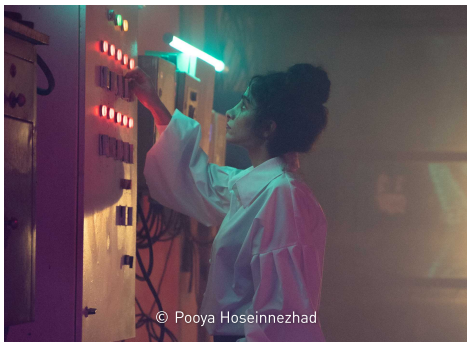

PavoTube II X/XR

RGBWW LED Pixel Tube Light

- 1. Better Light Quality, Beyond Imagination** Wider CCT range from 2700K-12000K with G/M adjustment.
- 2. Pixel Effect, More Creative Possibility** 10 pixel effects with fully customization for enhanced creativity.
- 3. Intelligent Control, More Versatility** On-board, Remote Controller, NANLINK APP, DMX/RDM, LumenRadio CRMX (*Only available for PavoTube II 15XR/30XR/60XR).
- 4. Intuitive Operation, Infinite Means** Octagonal design, 3 × 1/4-20 mounts, built-in battery. Wherever you go, the lighting goes on.
- 5. Glow Underwater, Challenge the Impossibility** With waterproof housing IP68, 2/4/8 ft available, offer different length options for different kinds of shooting.