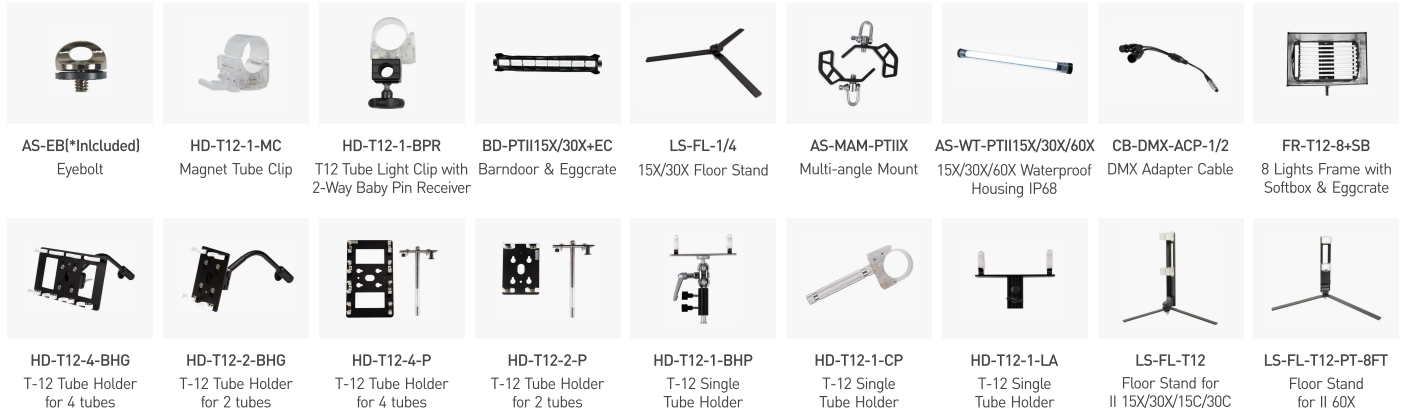

PavoTube II X/XR

RGBWW LED Pixel Tube Light

- 1. Better Light Quality, Beyond Imagination** Wider CCT range from 2700K-12000K with G/M adjustment.
- 2. Pixel Effect, More Creative Possibility** 10 pixel effects with fully customization for enhanced creativity.
- 3. Intelligent Control, More Versatility** On-board, Remote Controller, NANLINK APP, DMX/RDM, LumenRadio CRMX (*Only available for PavoTube II 15XR/30XR/60XR).
- 4. Intuitive Operation, Infinite Means** Octagonal design, 3 × 1/4-20 mounts, built-in battery. Wherever you go, the lighting goes on.
- 5. Glow Underwater, Challenge the Impossibility** With waterproof housing IP68, 2/4/8 ft available, offer different length options for different kinds of shooting.

NANLITE Global

Accessories (Optional)

PavoTube II X/XR Technical Data

Model	PavoTube II 15X/XR	PavoTube II 30X/XR	PavoTube II 60X/XR
Rated Power	35W	70W	106W
Input Voltage/Current	DC 15V/2A Max AC 100-240V 50/60Hz	DC 15V/4A Max AC 100-240V 50/60Hz	DC 15V/6.5A Max AC 100-240V 50/60Hz
Battery Capacity	14.8V/2200mAh	18.5V/4400mAh	18.5V/8800mAh
Battery Run Time	100% brightness≈1h26mins; 1% brightness≈23h	100% brightness≈2h13mins; 1% brightness≈29h	100% brightness≈1h57mins; 1% brightness≈36h
CRI	Average 97		
TLCI	Average 98		
CCT	2700K-12000K (G/M)		
Dimming	0-100%		
Control	On-board, Remote Controller, NANLINK APP, DMX/RDM, LumenRadio CRMX (*Only available for PavoTube II 15XR/30XR/60XR)		
Pixel Effect	HUE Loop, CCT Loop, INT Loop, Multi-color, Fade, Scroll, Rainbow, *Process, *Fire, *Driving (*Only APP Control)		
Product Size	φ43 × 600mm / φ1.69 × 23.6"	φ43 × 1145mm / φ1.69 × 45.07"	φ43 × 2220mm / φ1.69 × 87.4"
Product Weight	0.82kg / 1.81lb	1.58kg / 3.48lb	2.9kg / 6.39lb