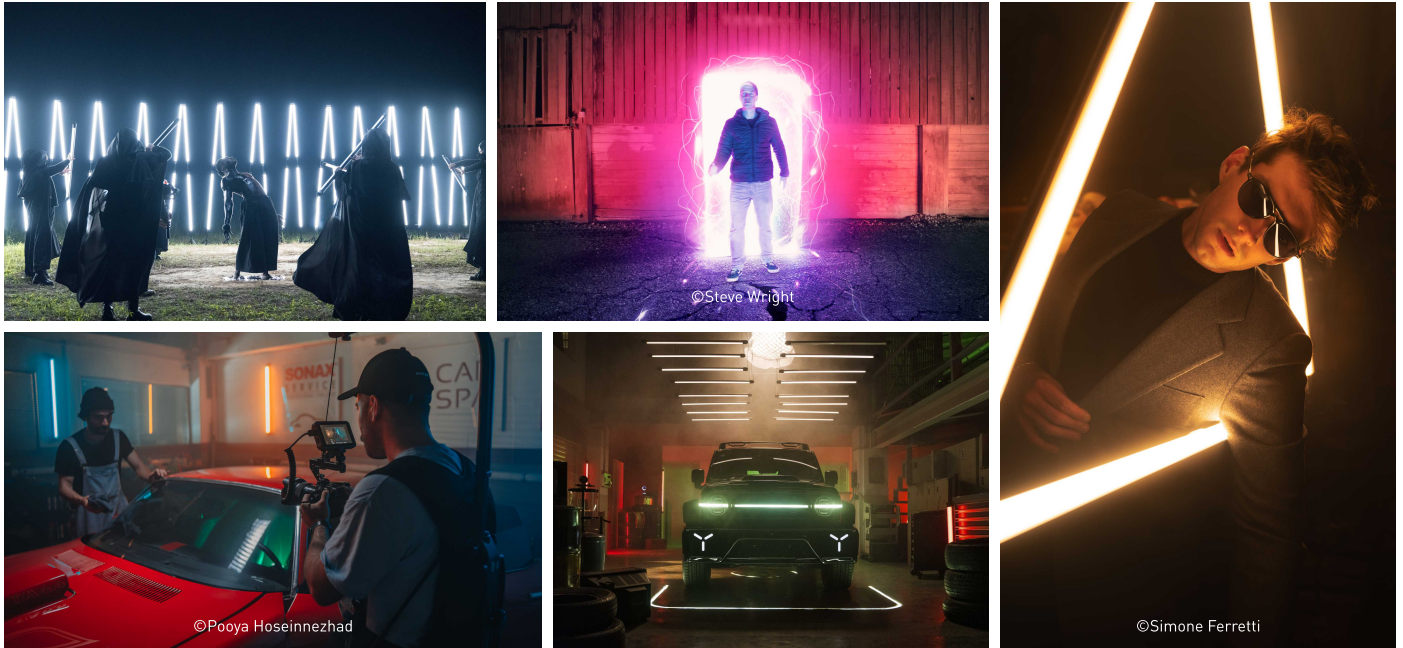

# PavoTube II 15C/30C

LED RGBWW Tube Light

- 1. Excellent Color Rendition** CRI average 97, TLCI average 98, CCT range 2700-7500K with G/M adjustment.
- 2. Intuitive Operation** Two knobs, two buttons and one slide switch for straightforward on-board control.
- 3. Multiple Power Supply Availability** Powered by built-in battery, or by the included 15V/2A (PavoTube II 15C) or 15V/4A (PavoTube II 30C) power adapter, or by PD 3.0 power supplying devices.
- 4. More Control Choices** Built-in Bluetooth and 2.4G modules enable NANLINK APP controllability, also support DMX/RDM control.
- 5. Optimized Structure** Innovated diffusion materials ensure LED chips obscured, provide better performance as in-frame practical light and for shooting highly-reflective objects.