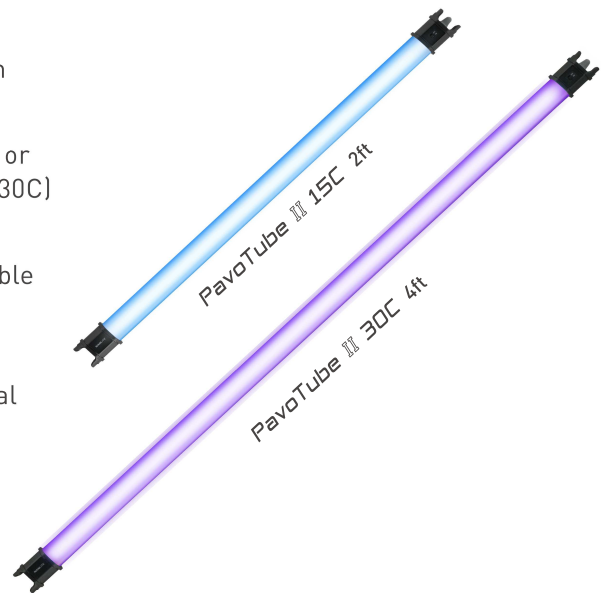

# PavoTube II 15C/30C

LED RGBWW Tube Light

- 1. Excellent Color Rendition** CRI average 97, TLCI average 98, CCT range 2700-7500K with G/M adjustment.
- 2. Intuitive Operation** Two knobs, two buttons and one slide switch for straightforward on-board control.
- 3. Multiple Power Supply Availability** Powered by built-in battery, or by the included 15V/2A (PavoTube II 15C) or 15V/4A (PavoTube II 30C) power adapter, or by PD 3.0 power supplying devices.
- 4. More Control Choices** Built-in Bluetooth and 2.4G modules enable NANLINK APP controllability, also support DMX/RDM control.
- 5. Optimized Structure** Innovated diffusion materials ensure LED chips obscured, provide better performance as in-frame practical light and for shooting highly-reflective objects.