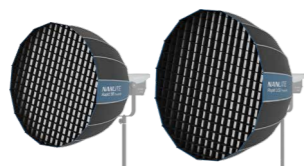

SB-RP90/120
Rapid 90/120 Parabolic Softbox