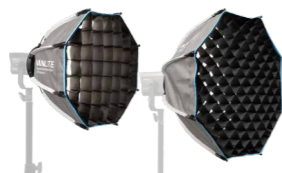

SB-FMM-60
FM Mount Softbox 60cm
FM & Bowens Mount
EC-FMM60 Eggcrate

SB-FMM-O-40/60
FM Mount Octagonal
Softbox 40/60cm