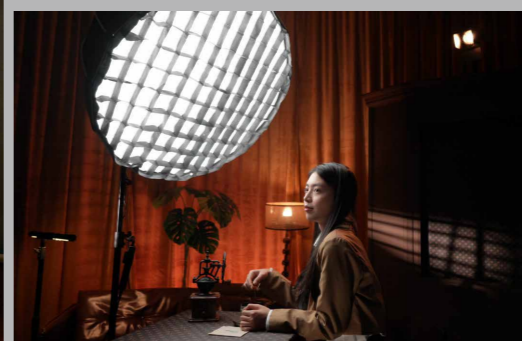

GUANGDONG NANGUANG PHOTO&VIDEO SYSTEMS CO., LTD.

Tel: +86-754-85751187 85310187

Fax: +86-754-85300887

E-mail: info@nanlite.com

Service Mail: service@nanlite.com

Add: Dongli Section, Highway 324, Chenghai, Shantou City, Guangdong Province, China

www.nanlite.com

WWW.NANLITE.COM

NANLINK APP
Download

NL202507-1

FC Series
Brochure

NANLITE
Linktree

NANLITE

FC Series

LED Spot Light

Guangdong Nanguang Photo&Video Systems Co., Ltd.